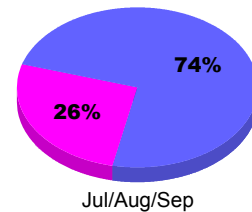

Membership Results
2012-2013

Membership
2011-2012

Month	Net Memb Goal	Actual New Memb	Actual Dropped Memb	Gain/Loss of Memb	Gain/Loss of Memb
Jul/Aug/Sep		16	-18	-2	-3
Totals		16	-18	-2	-3

Membership Results 2012-2013

Goal, New, Dropped, Gain/Loss

Comparison of Membership Gain/Loss

Current Year Compared to the Previous Year

Gender Comparison 2012-2013

Jul/Aug/Sep

Male Female