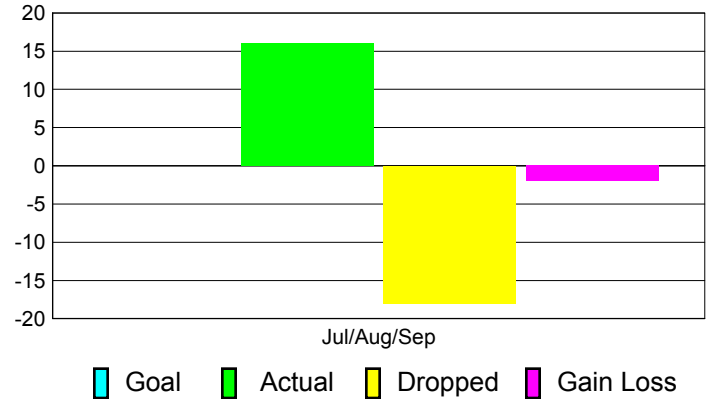

Membership Results 2012-2013

Goal, New, Dropped, Gain/Loss

Comparison of Membership Gain/Loss

Current Year Compared to the Previous Year